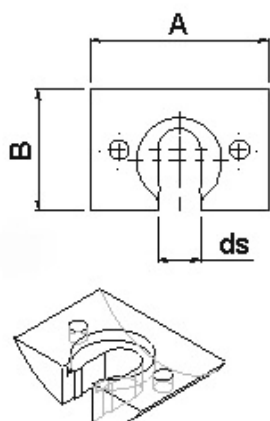

PRODUCT SHEET

Description:

Media Luna Washer, Bore $\varnothing 30 \times 17 \text{mm}$, Brown PA-5% Glass Fibre, SISO Logo

Item number:

11.04.239-1

Units	Box	Carton	HS Code	Barcode
Pcs.	500	10000	3908900090	 5704866468237